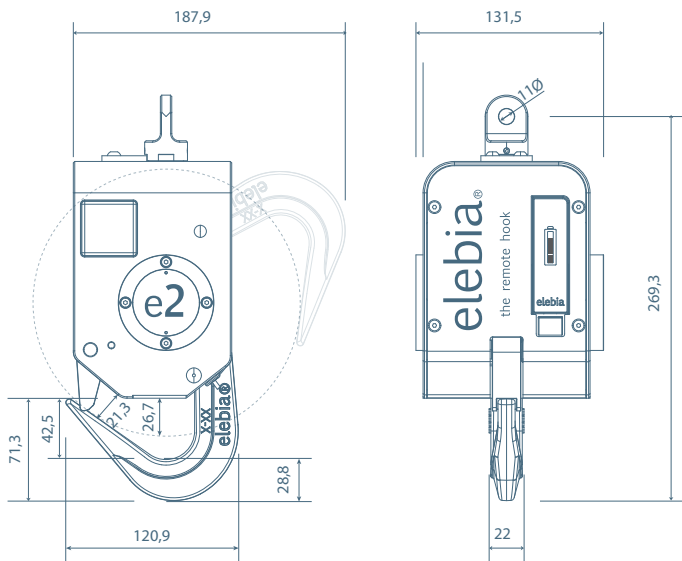

elebia®

HOOK MODEL

evo2

**WORKING
LOAD LIMIT**

SAFETY FACTOR 4:1

2.500 Kg

**APPROXIMATE
WEIGHT**

8,3 Kg

Disclaimer: This chart is for information only. The manufacturer reserves the right to modify specifications.

C. Paris 45-47, ent. 3ª · Barcelona 08029 · Tel. (+34) 93 444 17 07

www.elebia.com · info@elebia.com